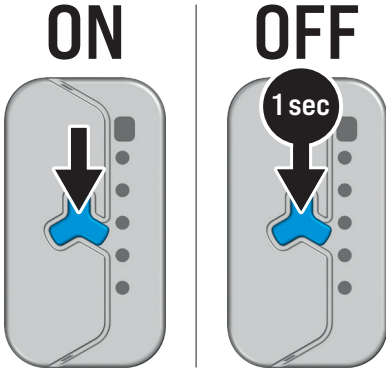

FAZUA RIDE 50 QUICK-START-GUIDE

FAZUA

CHARGE BATTERY

INSTALL BATTERY

REMOVE BATTERY

INSTALL DRIVEPACK / DOWNTUBE COVER

REMOVE DRIVEPACK / DOWNTUBE COVER

FIRMWARE-UPDATE

DOWNTUBE COVER (FOR STORAGE AND PROTECTION)

TURN ON/OFF

CHANGE MODE

TURN RAINMODE ON/OFF

CHANGE MODE (IN RAINMODE)

DOWNLOAD
THE *FAZUA* APP

FAZUA