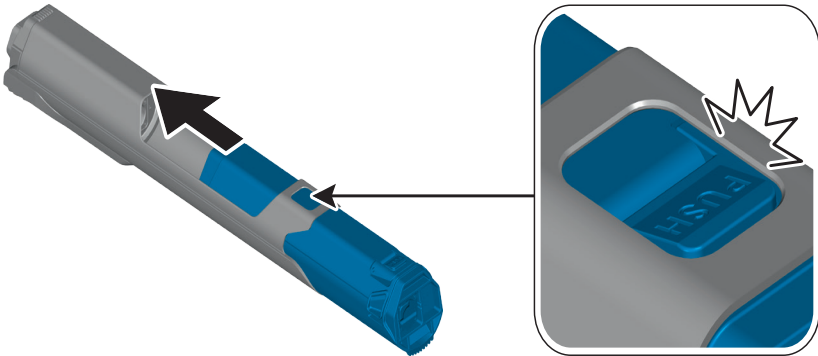

FAZUA RIDE 50 QUICK-START-GUIDE

FAZUA

CHARGE BATTERY

INSTALL BATTERY

REMOVE BATTERY

INSTALL DRIVEPACK / DOWNTUBE COVER

REMOVE DRIVEPACK / DOWNTUBE COVER

FIRMWARE-UPDATE

DOWNTUBE COVER (FOR STORAGE AND PROTECTION)

TURN ON/OFF

CHANGE MODE

TURN RAINMODE ON/OFF

CHANGE MODE (IN RAINMODE)

DOWNLOAD
THE *FAZUA* APP

FAZUA