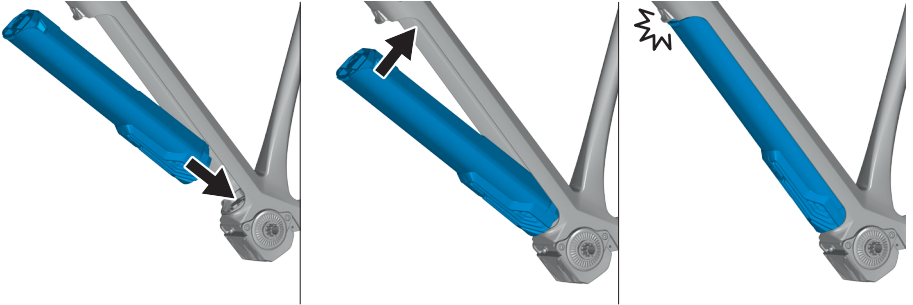

FAZUA RIDE 50 QUICK-START-GUIDE

FAZUA

CHARGE BATTERY

INSTALL BATTERY

REMOVE BATTERY

INSTALL DRIVEPACK / DOWNTUBE COVER

REMOVE DRIVEPACK / DOWNTUBE COVER

FIRMWARE-UPDATE

DOWNTUBE COVER (FOR STORAGE AND PROTECTION)

TURN ON/OFF

CHANGE MODE

TURN RAINMODE ON/OFF

CHANGE MODE (IN RAINMODE)

DOWNLOAD
THE *FAZUA* APP

FAZUA