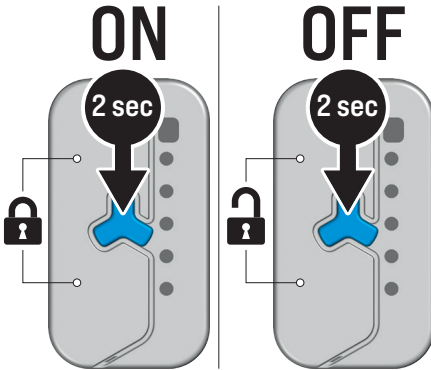

DOWNTUBE COVER (FOR STORAGE AND PROTECTION)

TURN ON/OFF

CHANGE MODE

TURN RAINMODE ON/OFF

CHANGE MODE (IN RAINMODE)

DOWNLOAD
THE *FAZUA* APP

FAZUA