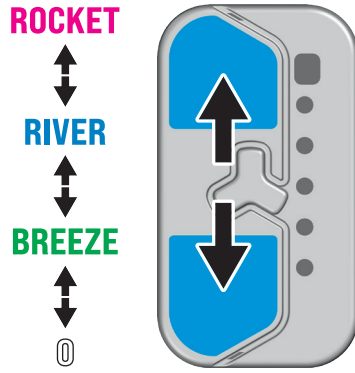

FAZUA RIDE 50 QUICK-START-GUIDE

FAZUA

CHARGE BATTERY

INSTALL BATTERY

REMOVE BATTERY

INSTALL DRIVEPACK / DOWNTUBE COVER

REMOVE DRIVEPACK / DOWNTUBE COVER

FIRMWARE-UPDATE

DOWNTUBE COVER (FOR STORAGE AND PROTECTION)

TURN ON/OFF

CHANGE MODE

TURN RAINMODE ON/OFF

CHANGE MODE (IN RAINMODE)

DOWNLOAD
THE *FAZUA* APP

FAZUA