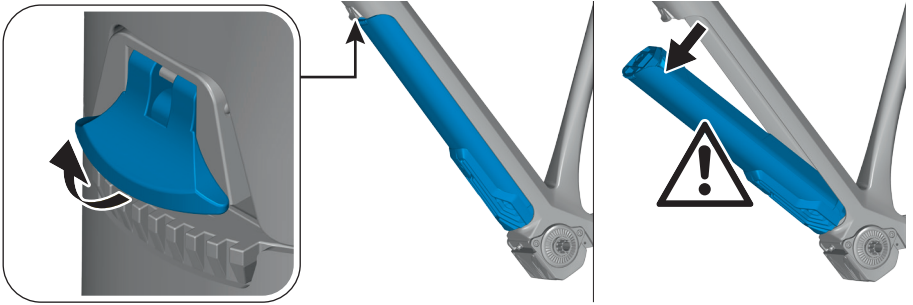

FAZUA RIDE 50 QUICK-START-GUIDE

FAZUA

CHARGE BATTERY

INSTALL BATTERY

REMOVE BATTERY

INSTALL DRIVEPACK / DOWNTUBE COVER

REMOVE DRIVEPACK / DOWNTUBE COVER

FIRMWARE-UPDATE

DOWNTUBE COVER (FOR STORAGE AND PROTECTION)

TURN ON/OFF

CHANGE MODE

TURN RAINMODE ON/OFF

CHANGE MODE (IN RAINMODE)

DOWNLOAD
THE *FAZUA* APP

FAZUA