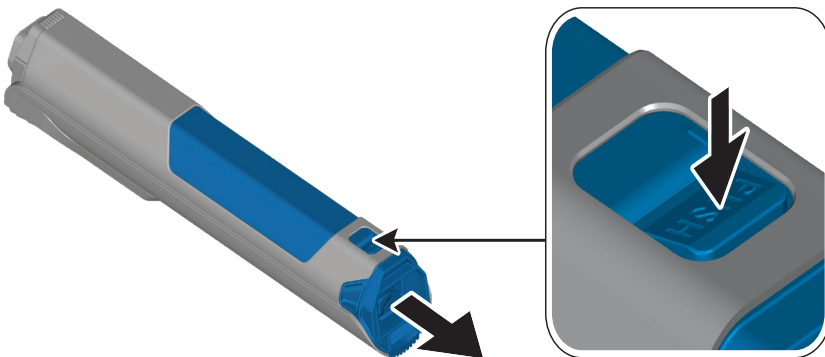

FAZUA RIDE 50 QUICK-START-GUIDE

FAZUA

CHARGE BATTERY

INSTALL BATTERY

REMOVE BATTERY

INSTALL DRIVEPACK / DOWNTUBE COVER

REMOVE DRIVEPACK / DOWNTUBE COVER

FIRMWARE-UPDATE

DOWNTUBE COVER (FOR STORAGE AND PROTECTION)

TURN ON/OFF

CHANGE MODE

TURN RAINMODE ON/OFF

CHANGE MODE (IN RAINMODE)

DOWNLOAD
THE *FAZUA* APP

FAZUA