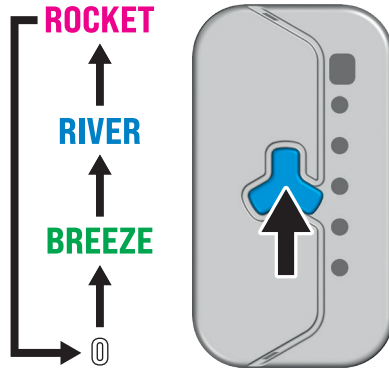

DOWNTUBE COVER (FOR STORAGE AND PROTECTION)

TURN ON/OFF

CHANGE MODE

TURN RAINMODE ON/OFF

CHANGE MODE (IN RAINMODE)

DOWNLOAD
THE *FAZUA* APP

FAZUA