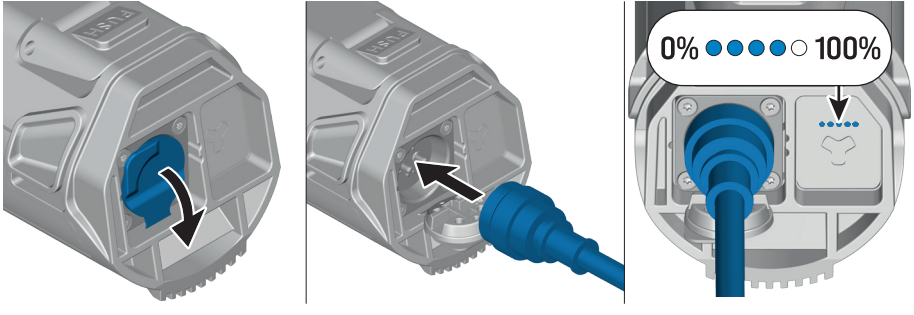

FAZUA RIDE 50 QUICK-START-GUIDE

FAZUA

CHARGE BATTERY

INSTALL BATTERY

REMOVE BATTERY

INSTALL DRIVEPACK / DOWNTUBE COVER

REMOVE DRIVEPACK / DOWNTUBE COVER

FIRMWARE-UPDATE

DOWNTUBE COVER (FOR STORAGE AND PROTECTION)

TURN ON/OFF

CHANGE MODE

TURN RAINMODE ON/OFF

CHANGE MODE (IN RAINMODE)

DOWNLOAD
THE *FAZUA* APP

FAZUA