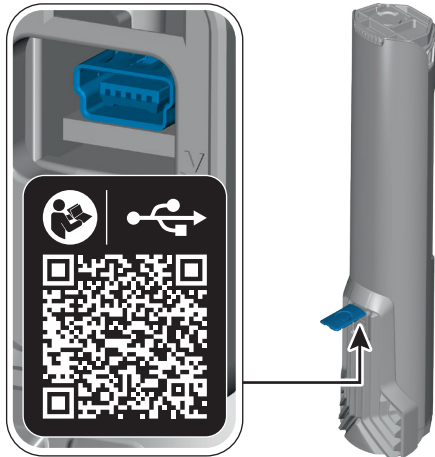

FAZUA RIDE 50 QUICK-START-GUIDE

FAZUA

CHARGE BATTERY

INSTALL BATTERY

REMOVE BATTERY

INSTALL DRIVEPACK / DOWNTUBE COVER

REMOVE DRIVEPACK / DOWNTUBE COVER

FIRMWARE-UPDATE

DOWNTUBE COVER (FOR STORAGE AND PROTECTION)

TURN ON/OFF

CHANGE MODE

TURN RAINMODE ON/OFF

CHANGE MODE (IN RAINMODE)

DOWNLOAD
THE *FAZUA* APP

FAZUA